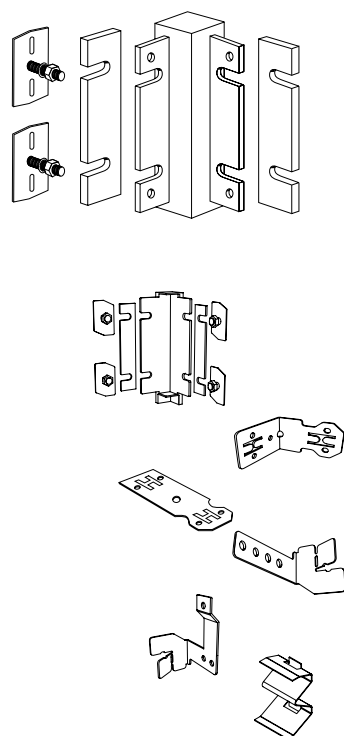

## Key Attributes

- Available in 5 different heights with Axiom corner posts and universal accessories for secure and easy installation
- Compatible with Armstrong exposed ceilings grid systems including Silhouette and Interlude HRC designer grids
- Plasterboard trims for seamless integration with plasterboard ceilings and Armstrong Drywall Grid System
- Factory finished - no on-site decoration required - save time on plastering, sanding and painting

## Physical data

- Material: aluminium
- Surface finish: polyester powder painted
- Colour: Global White / RAL 9010
- Other colours available upon request

## PRODUCT RANGE

Item Nr.	Designation	Dimensions		Content / Carton		Weight / Carton kg	Cartons / Pallet
		length (mm)	height (mm)	pcs	lm		
52 42 06 G <sup>(1)</sup>	AXIOM Profiles 50 mm	3000	50	5	15.00	7.80	60
54 42 06 G <sup>(1)</sup>	AXIOM Profiles 100 mm	3000	100	5	15.00	11.20	36
56 42 06 G <sup>(1)</sup>	AXIOM Profiles 150 mm	3000	150	5	15.00	14.70	30
58 42 06 G <sup>(1)</sup>	AXIOM Profiles 200 mm	3000	200	5	15.00	17.80	24
55 14 11 G <sup>(1)</sup>	AXIOM Vector Profiles 112 mm	3000	112	5	15.00	12.20	15
T 3213 H <sup>(1)</sup>	AXIOM Profiles plasterboard trim	3000	18,5	10	30.00	5.80	36

## ACCESSORIES

Item Nr.	Designation	Dimensions height (mm)	Content / Carton pcs	Weight / Carton kg
A 334 G <sup>(1)</sup>	AXIOM Profiles corner post 50 mm	50	2	0.30
A 335 G <sup>(1)</sup>	AXIOM Profiles corner post 100 mm	100	2	0.50
A 336 G <sup>(1)</sup>	AXIOM Profiles corner post 150 mm	150	2	0.70
A 337 G <sup>(1)</sup>	AXIOM Profiles corner post 200 mm	200	2	0.90
A 345 G <sup>(1)</sup>	AXIOM Vector corner post 112 mm	112	2	0.60
A 340 H	AXIOM Universal corner clip	-	100	2.10
A 338 H	AXIOM Universal splice plate	-	100	2.10
A 339 J	AXIOM Universal T bar connector clip	-	100	2.10
A 344 H	AXIOM Universal hanging clip	-	100	2.10
A 7935	AXIOM Universal Hold down clip for cut metal tiles	-	100	0.80