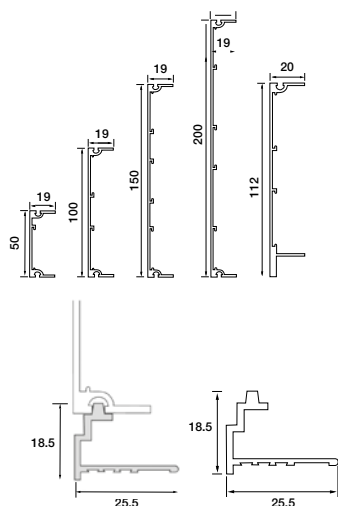

## Key Attributes

- Available in 5 different heights with Axiom corner posts and universal accessories for secure and easy installation
- Compatible with Armstrong exposed ceilings grid systems including Silhouette and Interlude HRC designer grids
- Plasterboard trims for seamless integration with plasterboard ceilings and Armstrong Drywall Grid System
- Factory finished - no on-site decoration required - save time on plastering, sanding and painting

## PRODUCT RANGE

Item Nr.	Designation	Dimensions		Content / Carton		Weight / Carton kg	Cartons / Pallet
		length (mm)	height (mm)	pcs	lm		
52 42 06 G <sup>(1)</sup>	AXIOM Profiles 50 mm	3000	50	5	15.00	7.80	60
54 42 06 G <sup>(1)</sup>	AXIOM Profiles 100 mm	3000	100	5	15.00	11.20	36
56 42 06 G <sup>(1)</sup>	AXIOM Profiles 150 mm	3000	150	5	15.00	14.70	30
58 42 06 G <sup>(1)</sup>	AXIOM Profiles 200 mm	3000	200	5	15.00	17.80	24
55 14 11 G <sup>(1)</sup>	AXIOM Vector Profiles 112 mm	3000	112	5	15.00	12.20	15
T 3213 H <sup>(1)</sup>	AXIOM Profiles plasterboard trim	3000	18,5	10	30.00	5.80	36

## ACCESSORIES

Item Nr.	Designation	Dimensions height (mm)	Content / Carton pcs	Weight / Carton kg
A 334 G <sup>(1)</sup>	AXIOM Profiles corner post 50 mm	50	2	0.30
A 335 G <sup>(1)</sup>	AXIOM Profiles corner post 100 mm	100	2	0.50
A 336 G <sup>(1)</sup>	AXIOM Profiles corner post 150 mm	150	2	0.70
A 337 G <sup>(1)</sup>	AXIOM Profiles corner post 200 mm	200	2	0.90
A 345 G <sup>(1)</sup>	AXIOM Vector corner post 112 mm	112	2	0.60
A 340 H	AXIOM Universal corner clip	-	100	2.10
A 338 H	AXIOM Universal splice plate	-	100	2.10
A 339 J	AXIOM Universal T bar connector clip	-	100	2.10
A 344 H	AXIOM Universal hanging clip	-	100	2.10
A 7935	AXIOM Universal Hold down clip for cut metal tiles	-	100	0.80