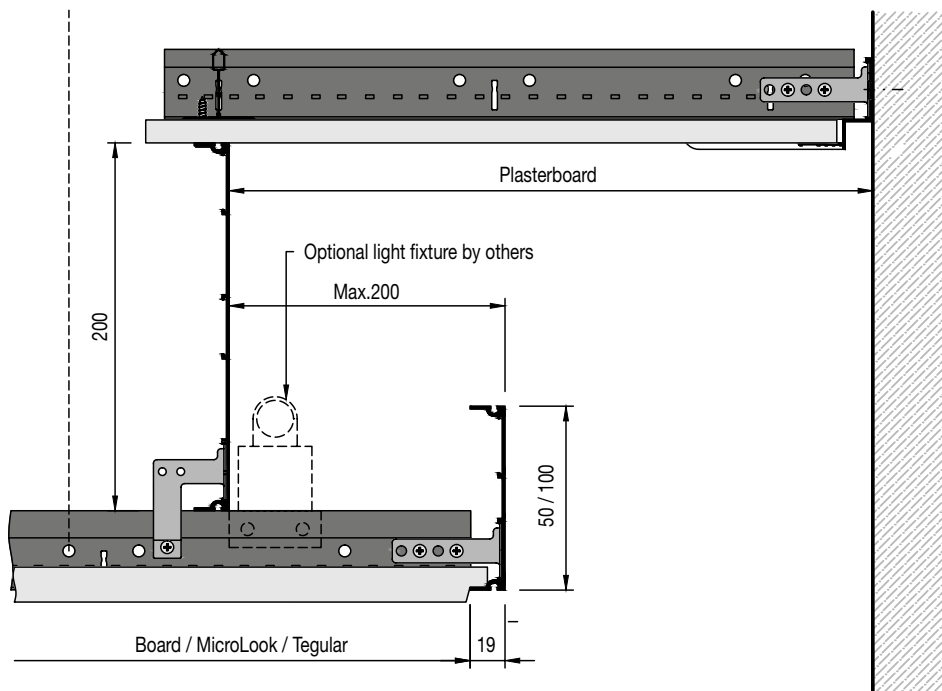

● CONCEALED LIGHTING DETAIL

All canopies available in Global White. For any other colours, please contact Armstrong Technical Sales.
(1) Also available in RAL 9010.
All measurements in millimeters. All sizes are nominal
Availability of products may vary according to location.
Please contact Armstrong Technical Sales for further details.